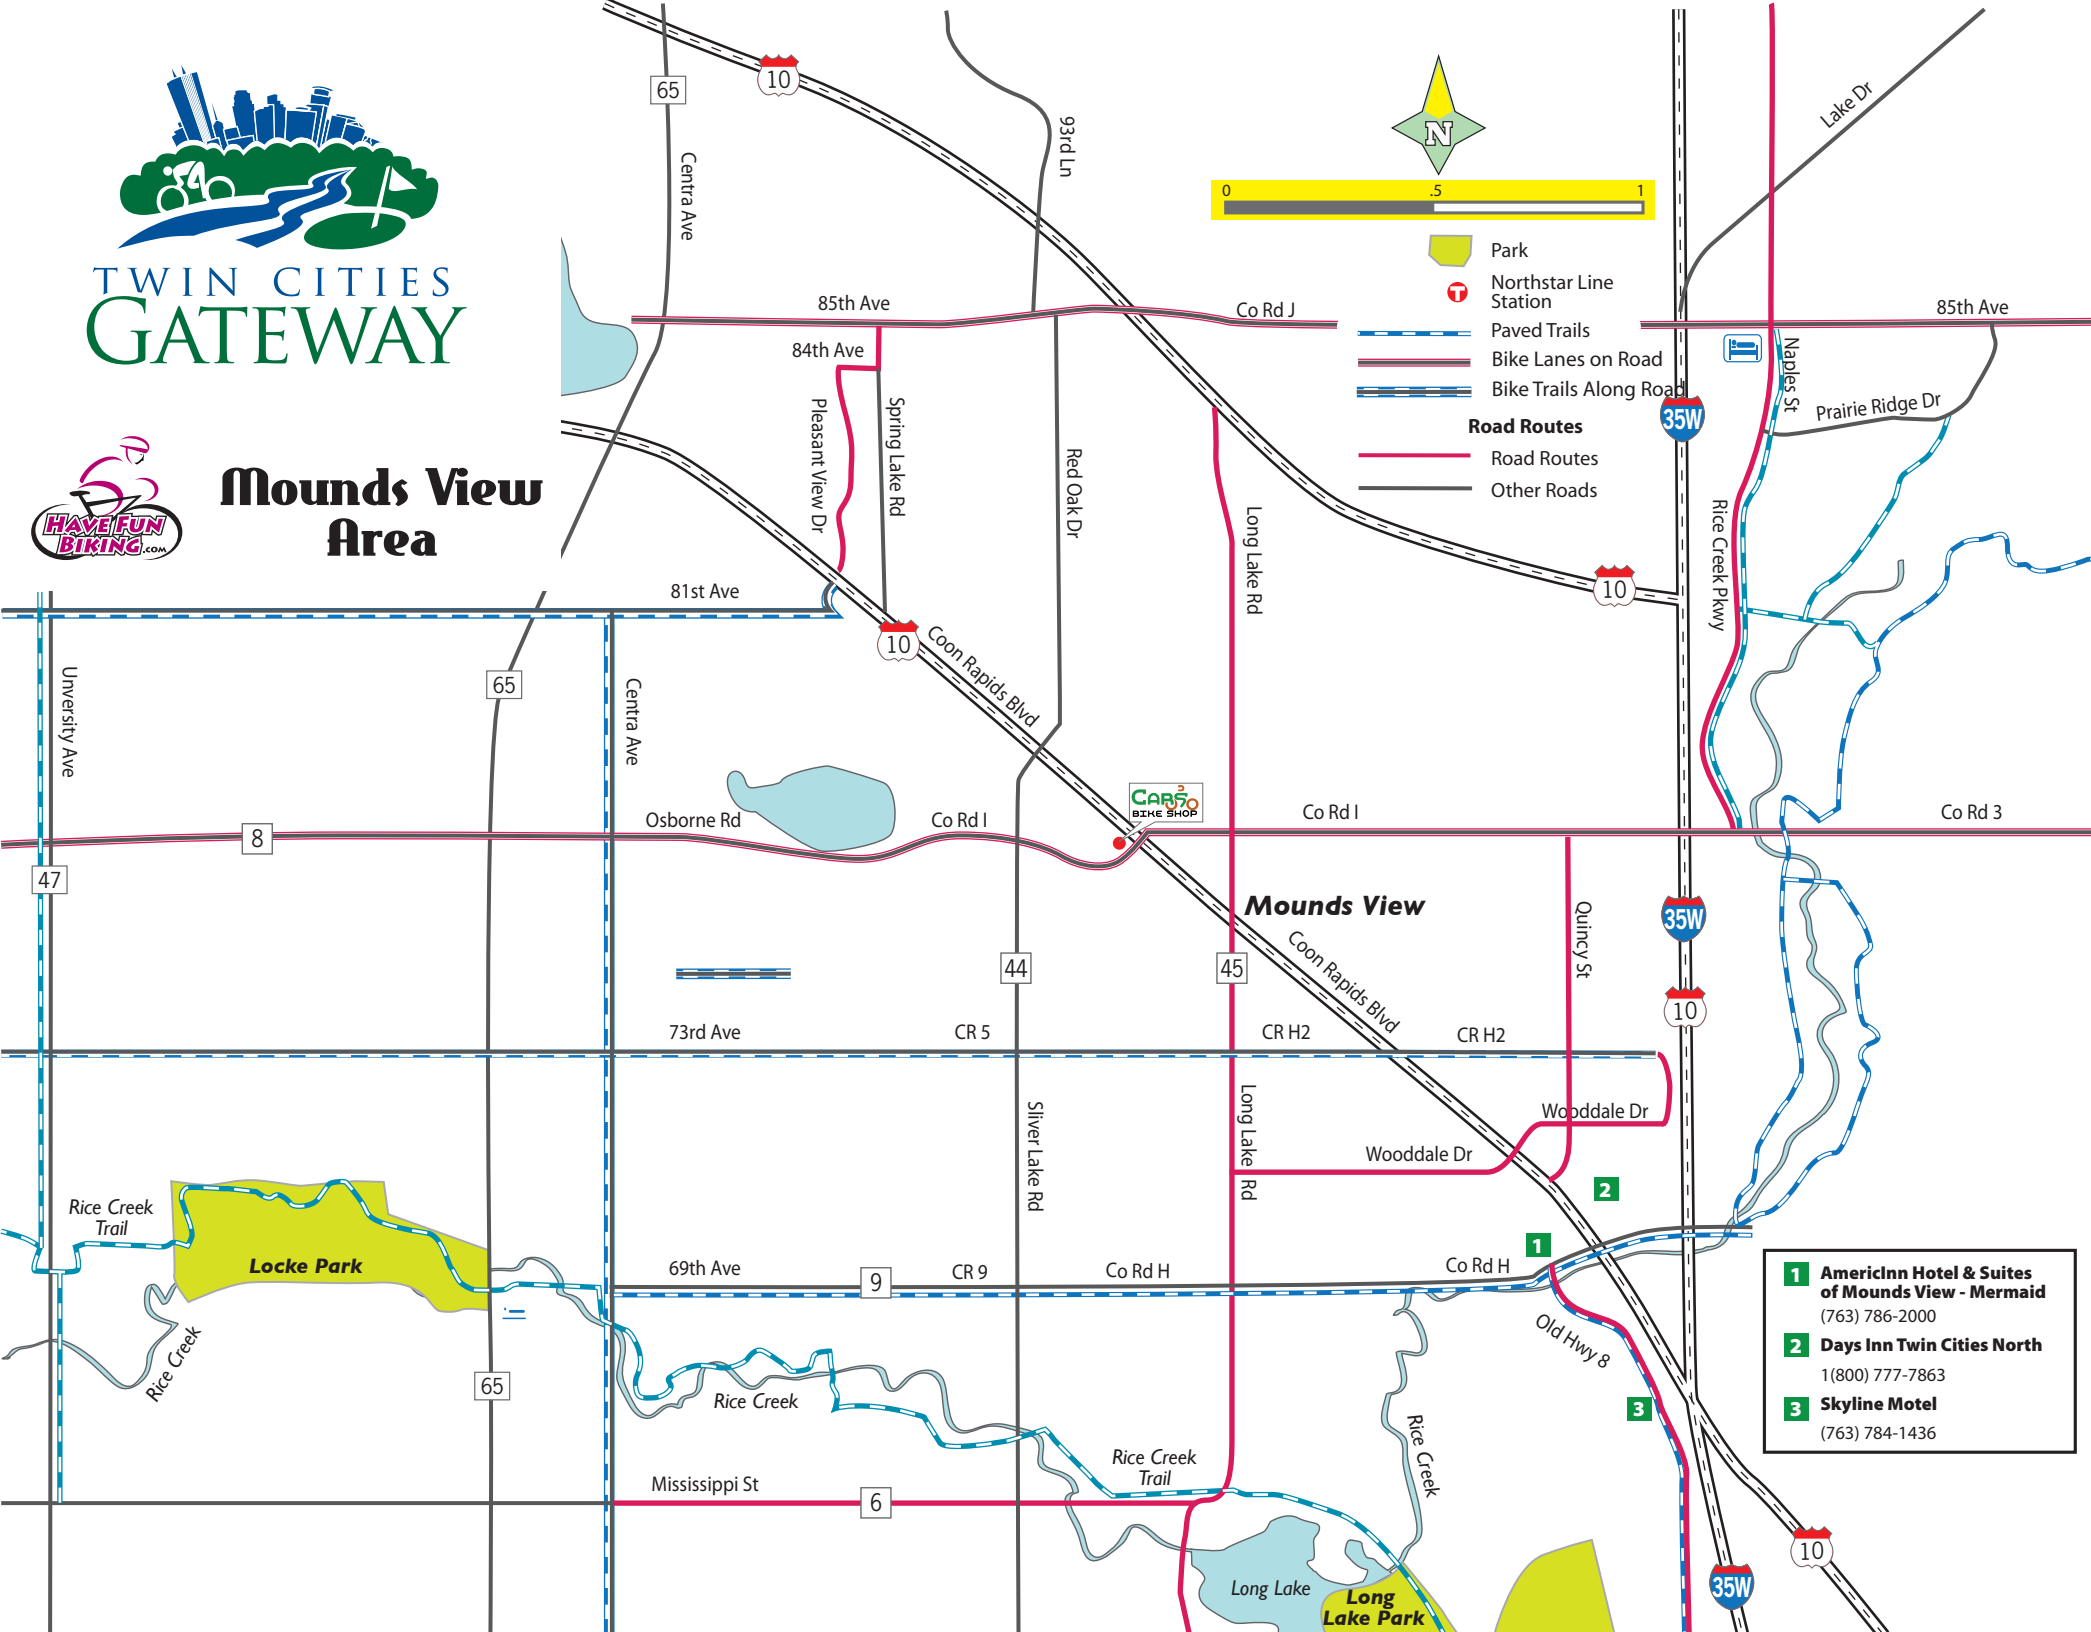

Mounds View Area

- Park
- Northstar Line Station
- Paved Trails
- Bike Lanes on Road
- Bike Trails Along Road
- Road Routes**
- Road Routes
- Other Roads

- 1** AmericInn Hotel & Suites of Mounds View - Mermaid
(763) 786-2000
- 2** Days Inn Twin Cities North
1(800) 777-7863
- 3** Skyline Motel
(763) 784-1436